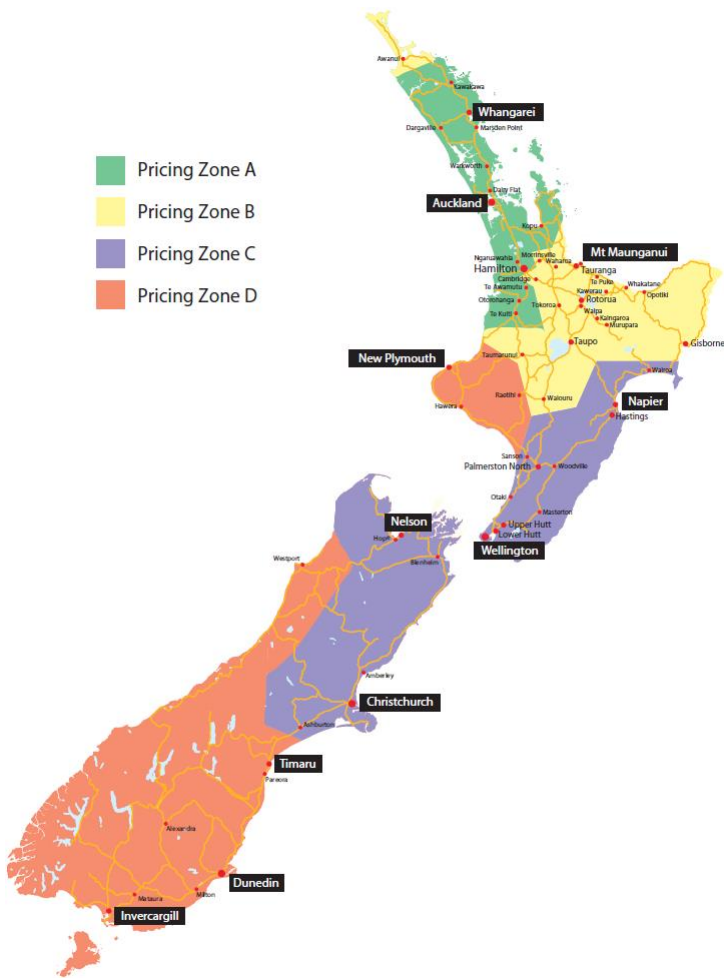

Amberley	Amberley Truck Stop	State Highway 1	C	
Ashburton	Ashburton Truck Stop	11 - 13 South Street	C	
Blenheim	Riverlands Truck Stop	State Highway, Riverlands	Trunk line	
Cromwell	Cromwell Truck Stop	67 McNulty Road	D	
Christchurch	Parkhouse Road Truck Stop	2 Jipcho Road	C	
Hope	Hope Truck Stop	66 Main Road	C	
Hornby	Hornby Truck Stop	74 - 78 Carmen Road	Trunk line	
Nelson	Nelson Truck Stop	Cnr Wildman Ave & Hay Street	C	
Woolston	Woolston Truck Stop	30 Garlands Road	C	
Dunedin	Dunedin Truck Stop	120 Fryatt Street	D	
Invercargill	Invercargill Truck Stop	Cnr 91 Mersey St & Spey St	Trunk line	
Mataura	Mataura Truck Stop	125 Main Road	D	
Milton	Milton Truck Stop	8 Abercrombie Street	D	
Pareora	Pareora Truck Stop	State Highway 1	D	
Rolleston	Rolleston Truck Stop	25 Hoskyns Road, Rolleston	Trunk line	
Westport	Westport Truck Stop	Cnr Adderley & Rintoull Street	D	

Notes:

- Truck stops marked as 'within Auckland boundary' have the Auckland Regional Fuel Tax of 11.5 cents per litre, including GST added on top of the sector price.

To find your nearest Caltex service station or truck stop visit www.caltex.co.nz/station-finder