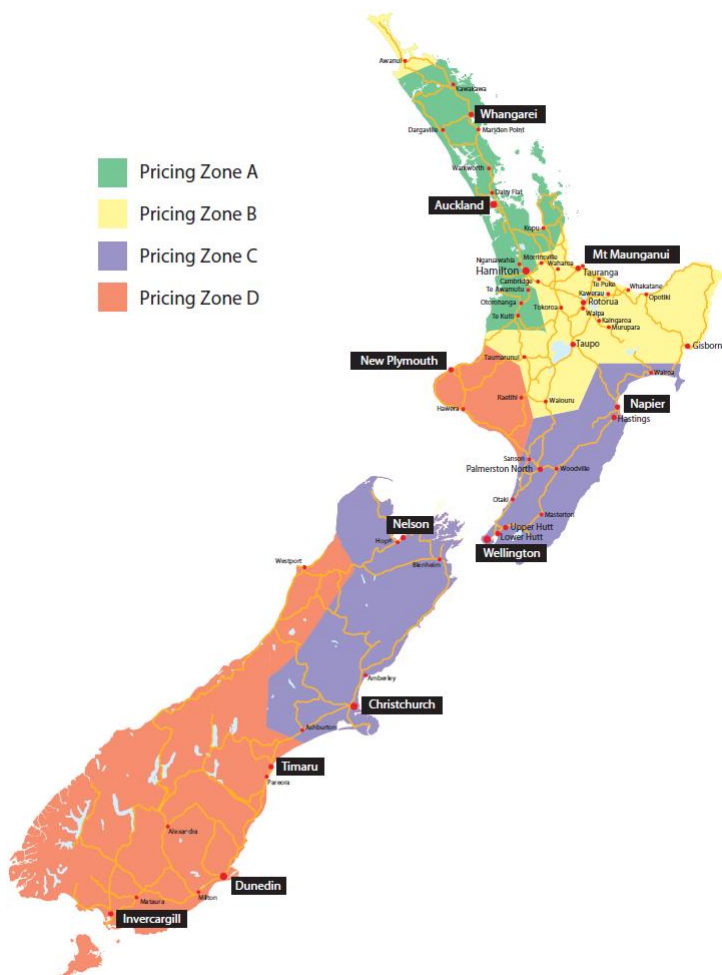

Z truck stop pricing sector directory

Ngatea	Z Truck Stop Ngatea	77 Orchard Rd	Sector A	
Invercargill	Z Truck Stop Dee St	206-214 Dee St	Sector D	
Rotorua	Z Truck Stop Rotorua	Sala Street	Sector B	
Auckland	Z Truck Stop Massey North	40-42 Fred Taylor Dr, Massey North	Sector A	Auckland fuel tax
Temuka	Z Truck Stop Temuka	Hally Terrace	Sector D	
Nelson	Z Truck Stop Richmond	7 - 11 Kotua Place, Richmond	Sector C	
Auckland	Z Truck Stop Roscommon Rd	141 Roscommon Rd, Wiri	Trunkline	Auckland fuel tax
Taupo	Z Truck Stop Total Transport	63 Miro St		
Wellington	Z Truck Stop Plimmerton	State Highway 1, Plimmerton	Sector C	
Timaru	Z Truck Stop Hilton Highway	180-184 Hilton Highway	Sector D	
Dunedin	Z Truck Stop Dunedin	Cumberland Street	Sector D	
Gisborne	Z Truck Stop Gisborne	Cnr Parkinson & Solander Sts	Sector B	
Whangarei	Z Truck Stop Marsden Point	Marsden Point Road, North Point	Sector A	
Masterton	Z Truck Stop Masterton	Cnr Norfolk Rd & SH2	Sector C	
Blenheim	Z Truck Stop Grove Rd	cnr Grove Rd & Budge St	Trunkline	
Lower Hutt	Z Truck Stop Seaview	58 Seaview Road	Sector C	
Papakura	Z Truck Stop Karaka	State Highway 22, RD 1	Sector A	Auckland fuel tax

Notes:

- Truck stops marked as 'within Auckland boundary' have the Auckland Regional Fuel Tax of 11.5 cents per litre, including GST added on top of the sector price.

To find your nearest Z service station or truck stop visit <https://z.co.nz/about-z/find-us/map/-47.26432,150.007324,-34.542762,-174.836426/all/opennow/any/>